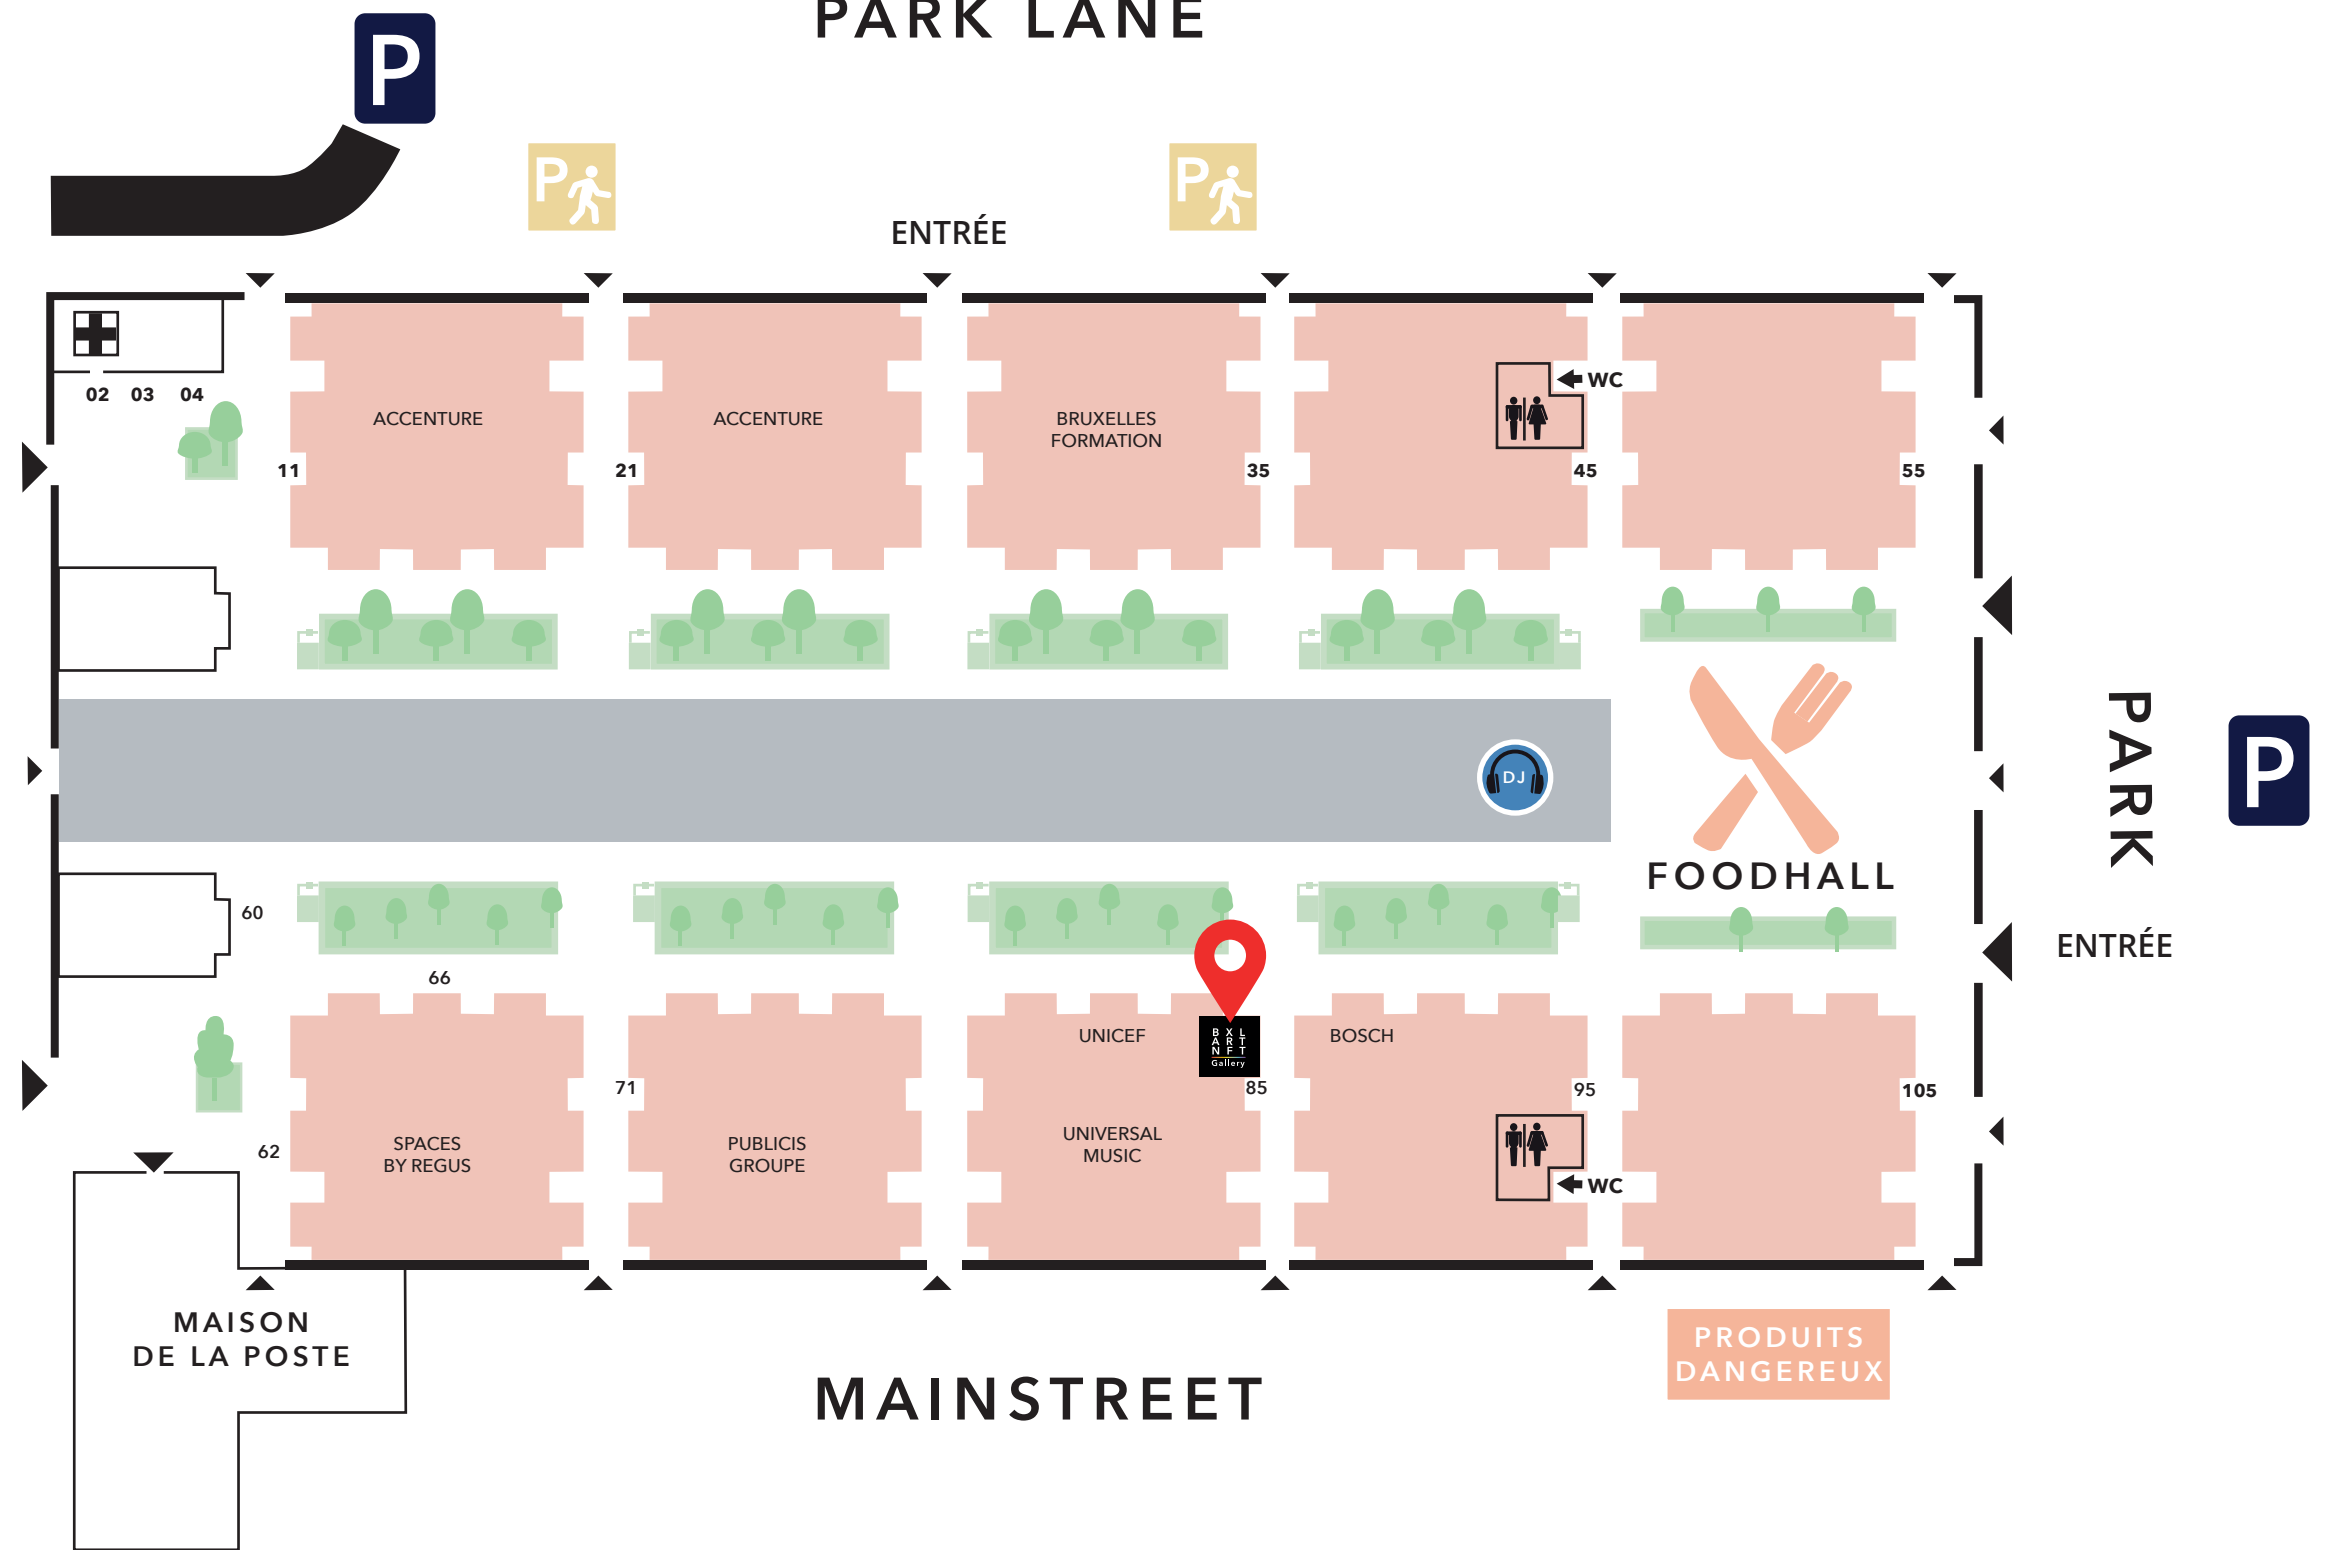

GARE MARITIME

PARK LANE

FREE SHUTTLE BETWEEN NORTHERN STATION AND TOUR & TAXIS