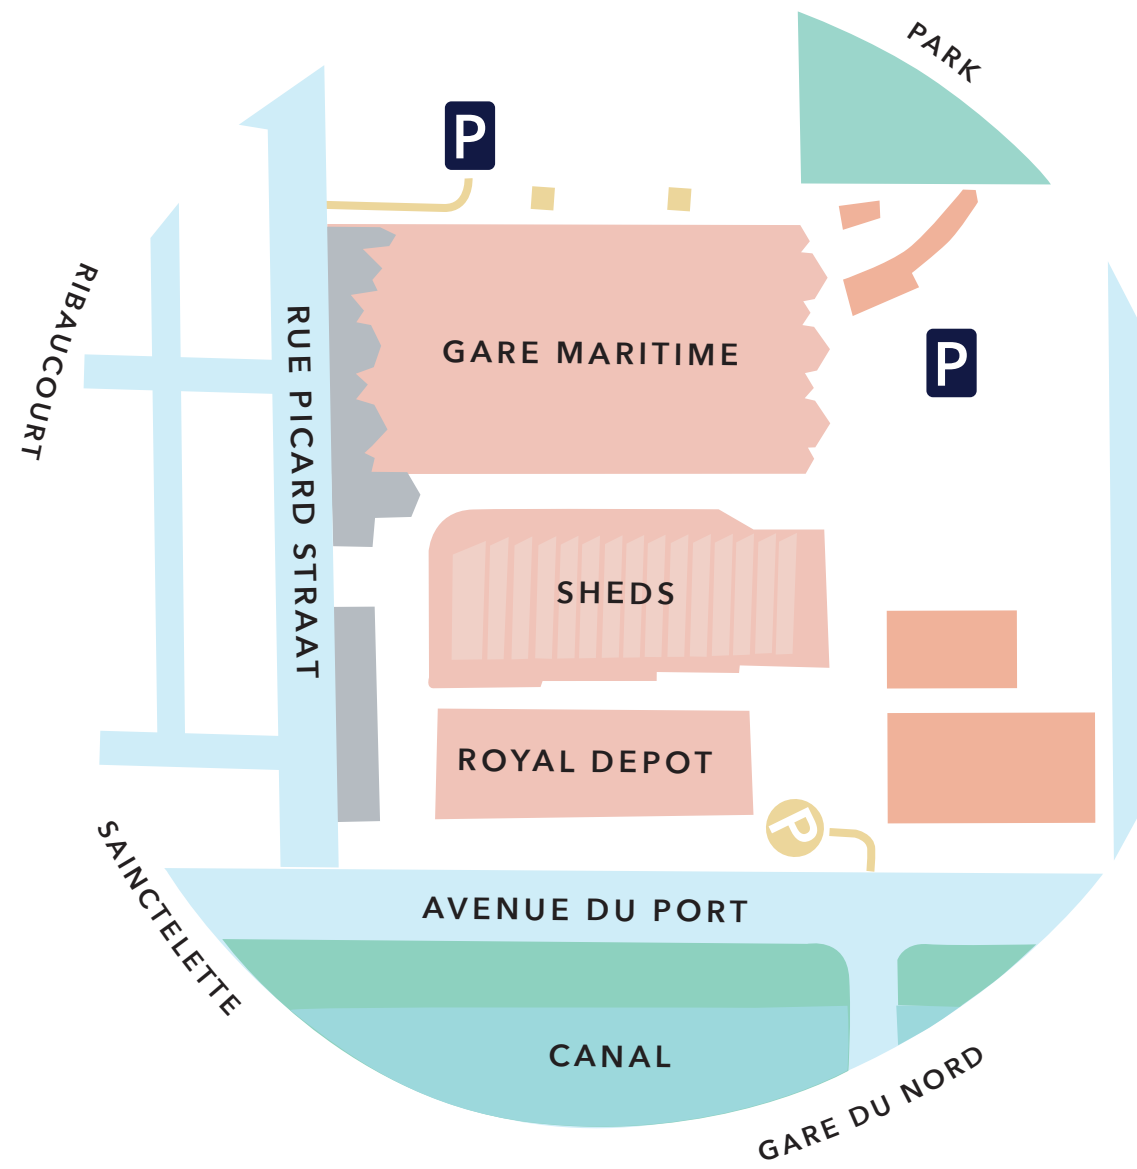

GARE MARITIME

PARK LANE

FREE SHUTTLE BETWEEN NORTHERN STATION AND TOUR & TAXIS