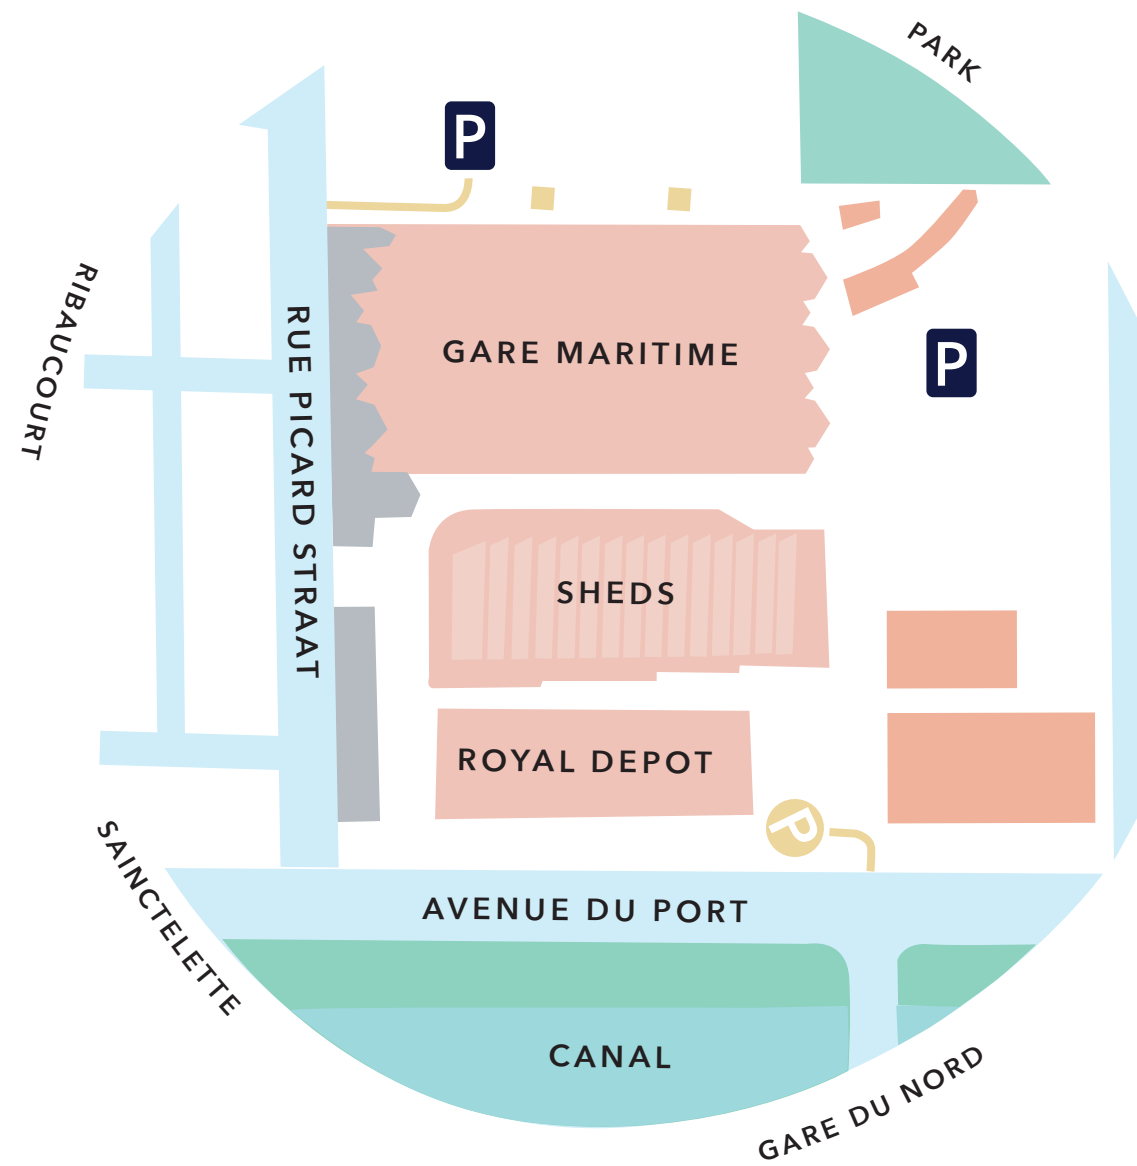

# GARE MARITIME

PARK LANE

FREE SHUTTLE  
BETWEEN NORTHERN STATION AND TOUR & TAXIS